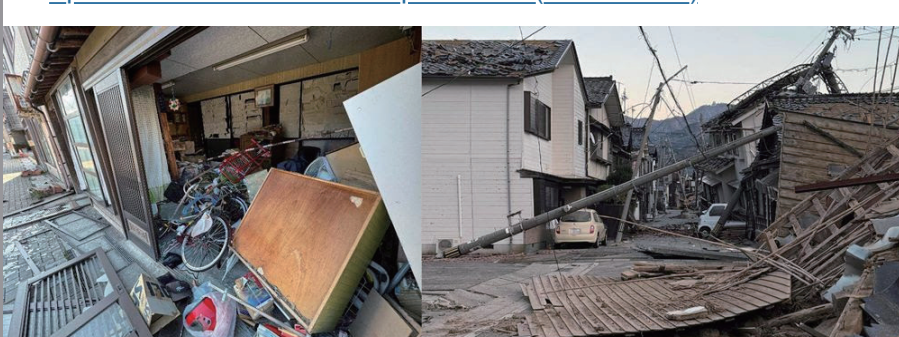

Scenes from the city of Wajima following the January 1 earthquake (photographs provided by Human Shield Kobe)

For more information regarding the Foundation's support for disaster recovery and the Special Fund for Disaster Preparedness, please click on the following links.

[Support for Disaster Recovery](#)
[Special Fund for Disaster Preparedness](#)

INDEX - January 12, 2024

News

- Response to January 1 Noto Peninsula Earthquake and Request for Donations (2024.01.09)
- Expanding Children's Potential (2023.11.22)
- Awareness Survey of 18-Year-Olds – Expo, Water Release, Illegal Activities (2023.11.21)

Response to January 1 Noto Peninsula Earthquake and Request for Donations

The Nippon Foundation would like to extend its deepest condolences to all who have been affected by the magnitude 7.6 earthquake that struck Japan's Noto Peninsula and nearby areas on January 1, 2024, and their families. We are working to provide swift support as needed to areas that have been damaged, including emergency support to people in affected areas and support for the activities of NGOs involved in the relief effort. We are also asking for donations to the Special Fund for Disaster Preparedness to support this effort.

[Full Article](#)