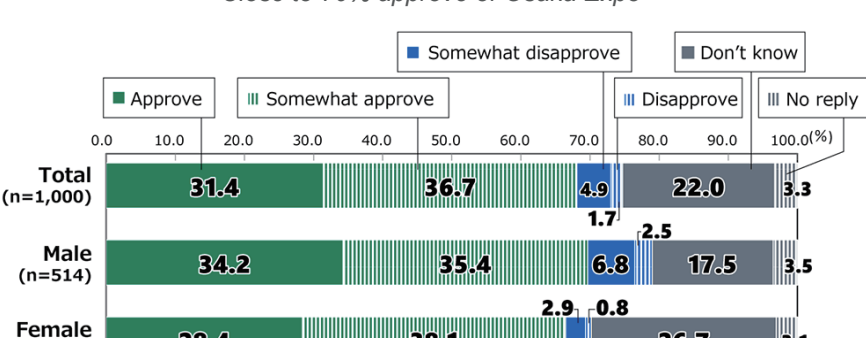

[Full Article](#)

Expanding Children's Potential

Using Minecraft to teach initiative, creativity, and inquisitiveness

To address disparities that are emerging in digital education, The Nippon Foundation is working to create an environment in which as many children as possible can have access to digital tools and learn in a fun and effective way. One of those activities is support for the Minecraft Cup. Minecraft is a digital version of a building block game in which players create their own buildings, gardens, and other objects in a building block world, and the Minecraft Cup is a competition in which players compete based on the worlds they create.

[Full Article](#)

Awareness Survey of 18-Year-Olds – Expo, Water Release, Illegal Activities

Close to 70% approve of Osaka Expo

The 59th installment of the Awareness Survey of 18-Year-Olds was carried out in October of the awareness young people's views on the Osaka Expo to be held in 2025 and Japan's release of treated wastewater from the Fukushima Daiichi nuclear plant, and also asked about their personal experiences with illegal drugs and other activities. The survey found that close to 70% of respondents "Approve" of the holding of the Osaka Expo, and while close to 60% of respondents "Approved" of the release of treated wastewater, roughly 40% also said the government's explanation was "Insufficient."